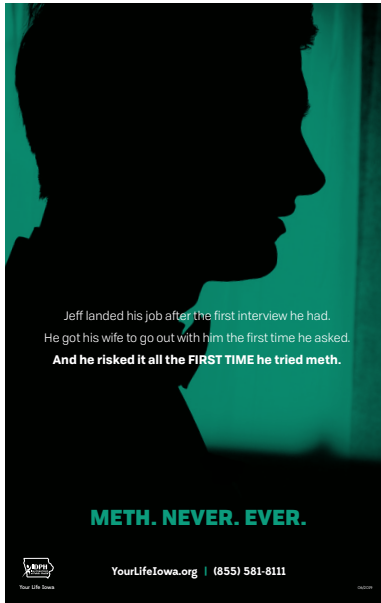

DRUGS / METH. NEVER. EVER.

Iowa Department of Public Health

POSTER

11x17"

RADIO

(Expires May 2025)

:30

For traditional and digital use