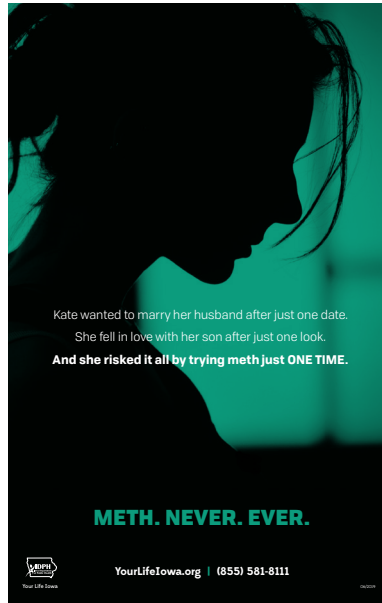

DRUGS / METH. NEVER. EVER.

Iowa Department of Public Health

POSTER

11x17"

RADIO

(Expires May 2025)

:30

For traditional and digital use