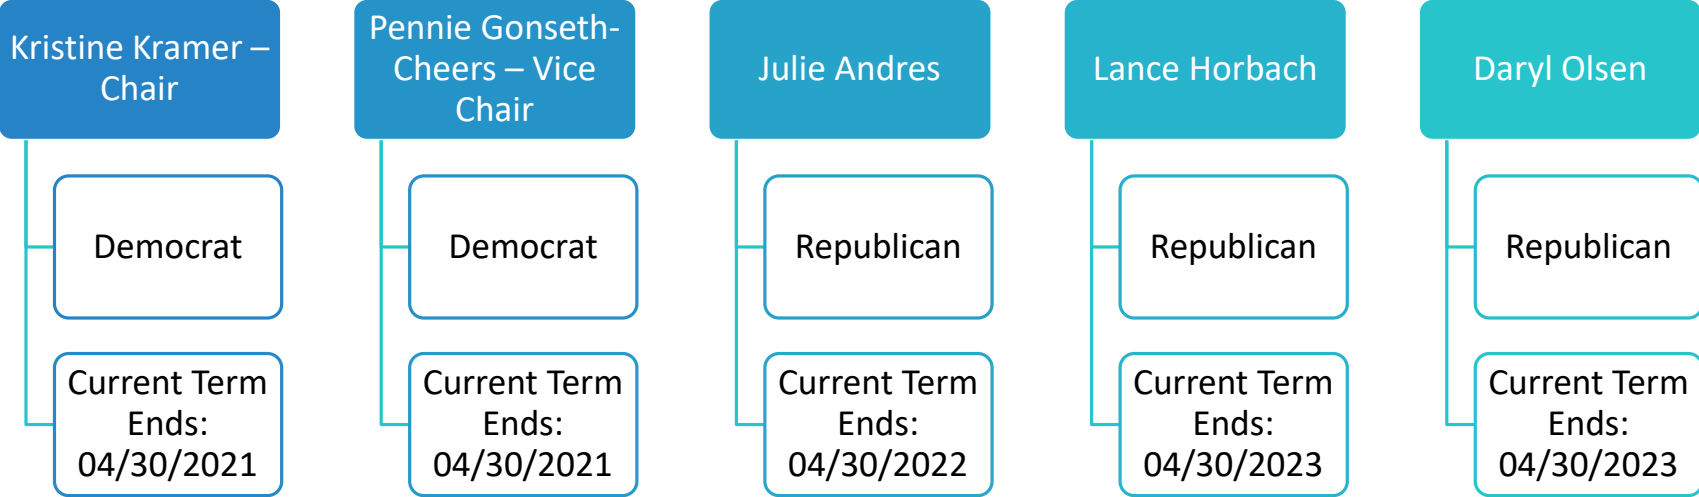

Commissioners