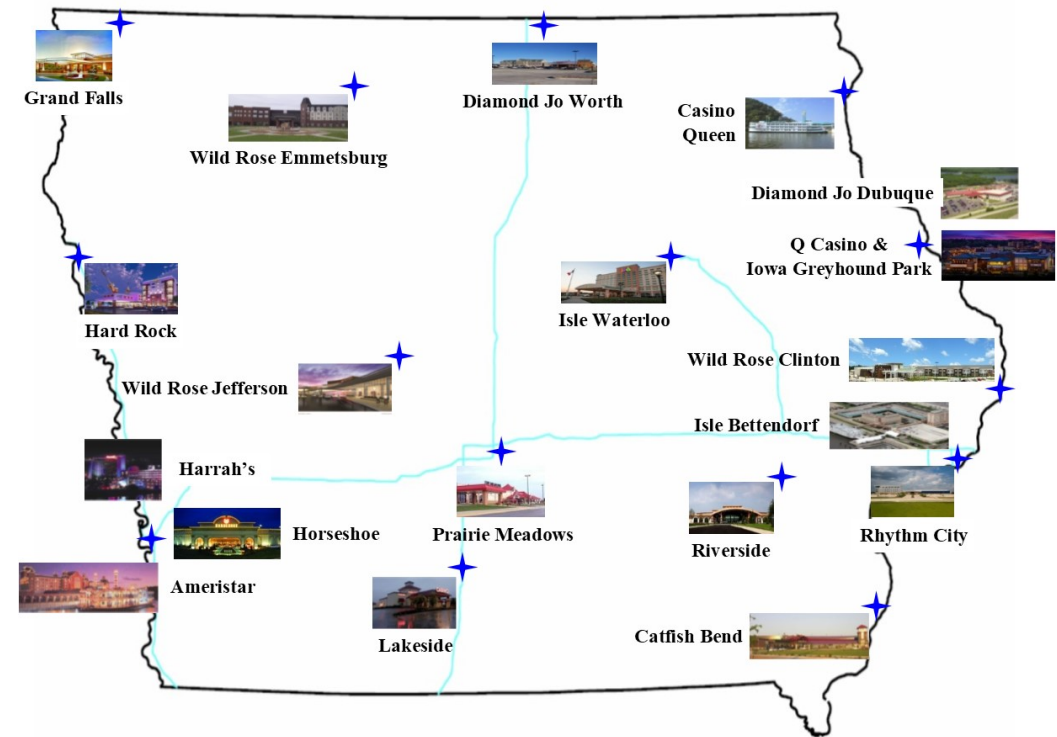

# State Licensed Racetracks & Casinos

Ameristar - Council Bluffs

Casino Queen - Marquette

Catfish Bend - Burlington

Diamond Jo Dubuque - Dubuque

Diamond Jo Worth - Northwood

Grand Falls - Larchwood

Hard Rock - Sioux City

Harrah's - Council Bluffs

Horseshoe - Council Bluffs

Iowa Greyhound Park - Dubuque

Isle Bettendorf - Bettendorf

Isle Waterloo - Waterloo

Lakeside - Osceola

Prairie Meadows - Altoona

Q Casino - Dubuque

Rhythm City - Davenport

Riverside - Riverside

Wild Rose Emmetsburg - Emmetsburg

Wild Rose Jefferson - Jefferson

Wild Rose Clinton - Clinton

## William Hill

- Harrah's
- Horseshoe
- Isle Bettendorf
- Isle Waterloo
- Lakeside
- Prairie Meadows